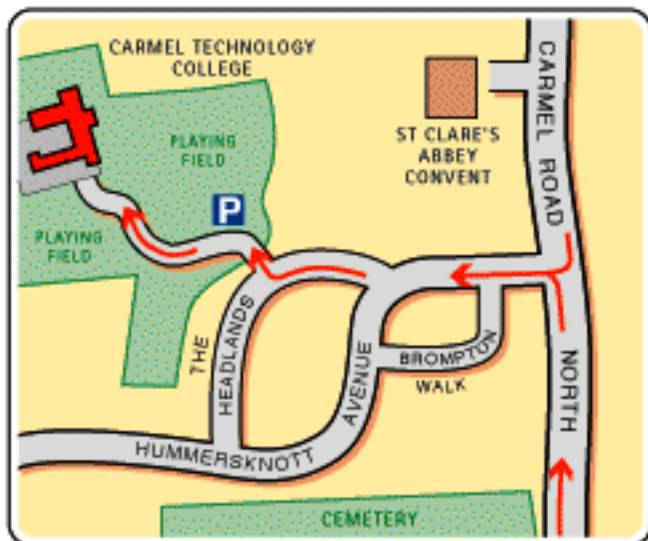

Carmel Technology College

The Headlands

Darlington

DL3 8RW

Email: admin@carmel.org.uk

Web: www.carmel.org.uk

Tel: 01325 254525 Fax: 01325 254335